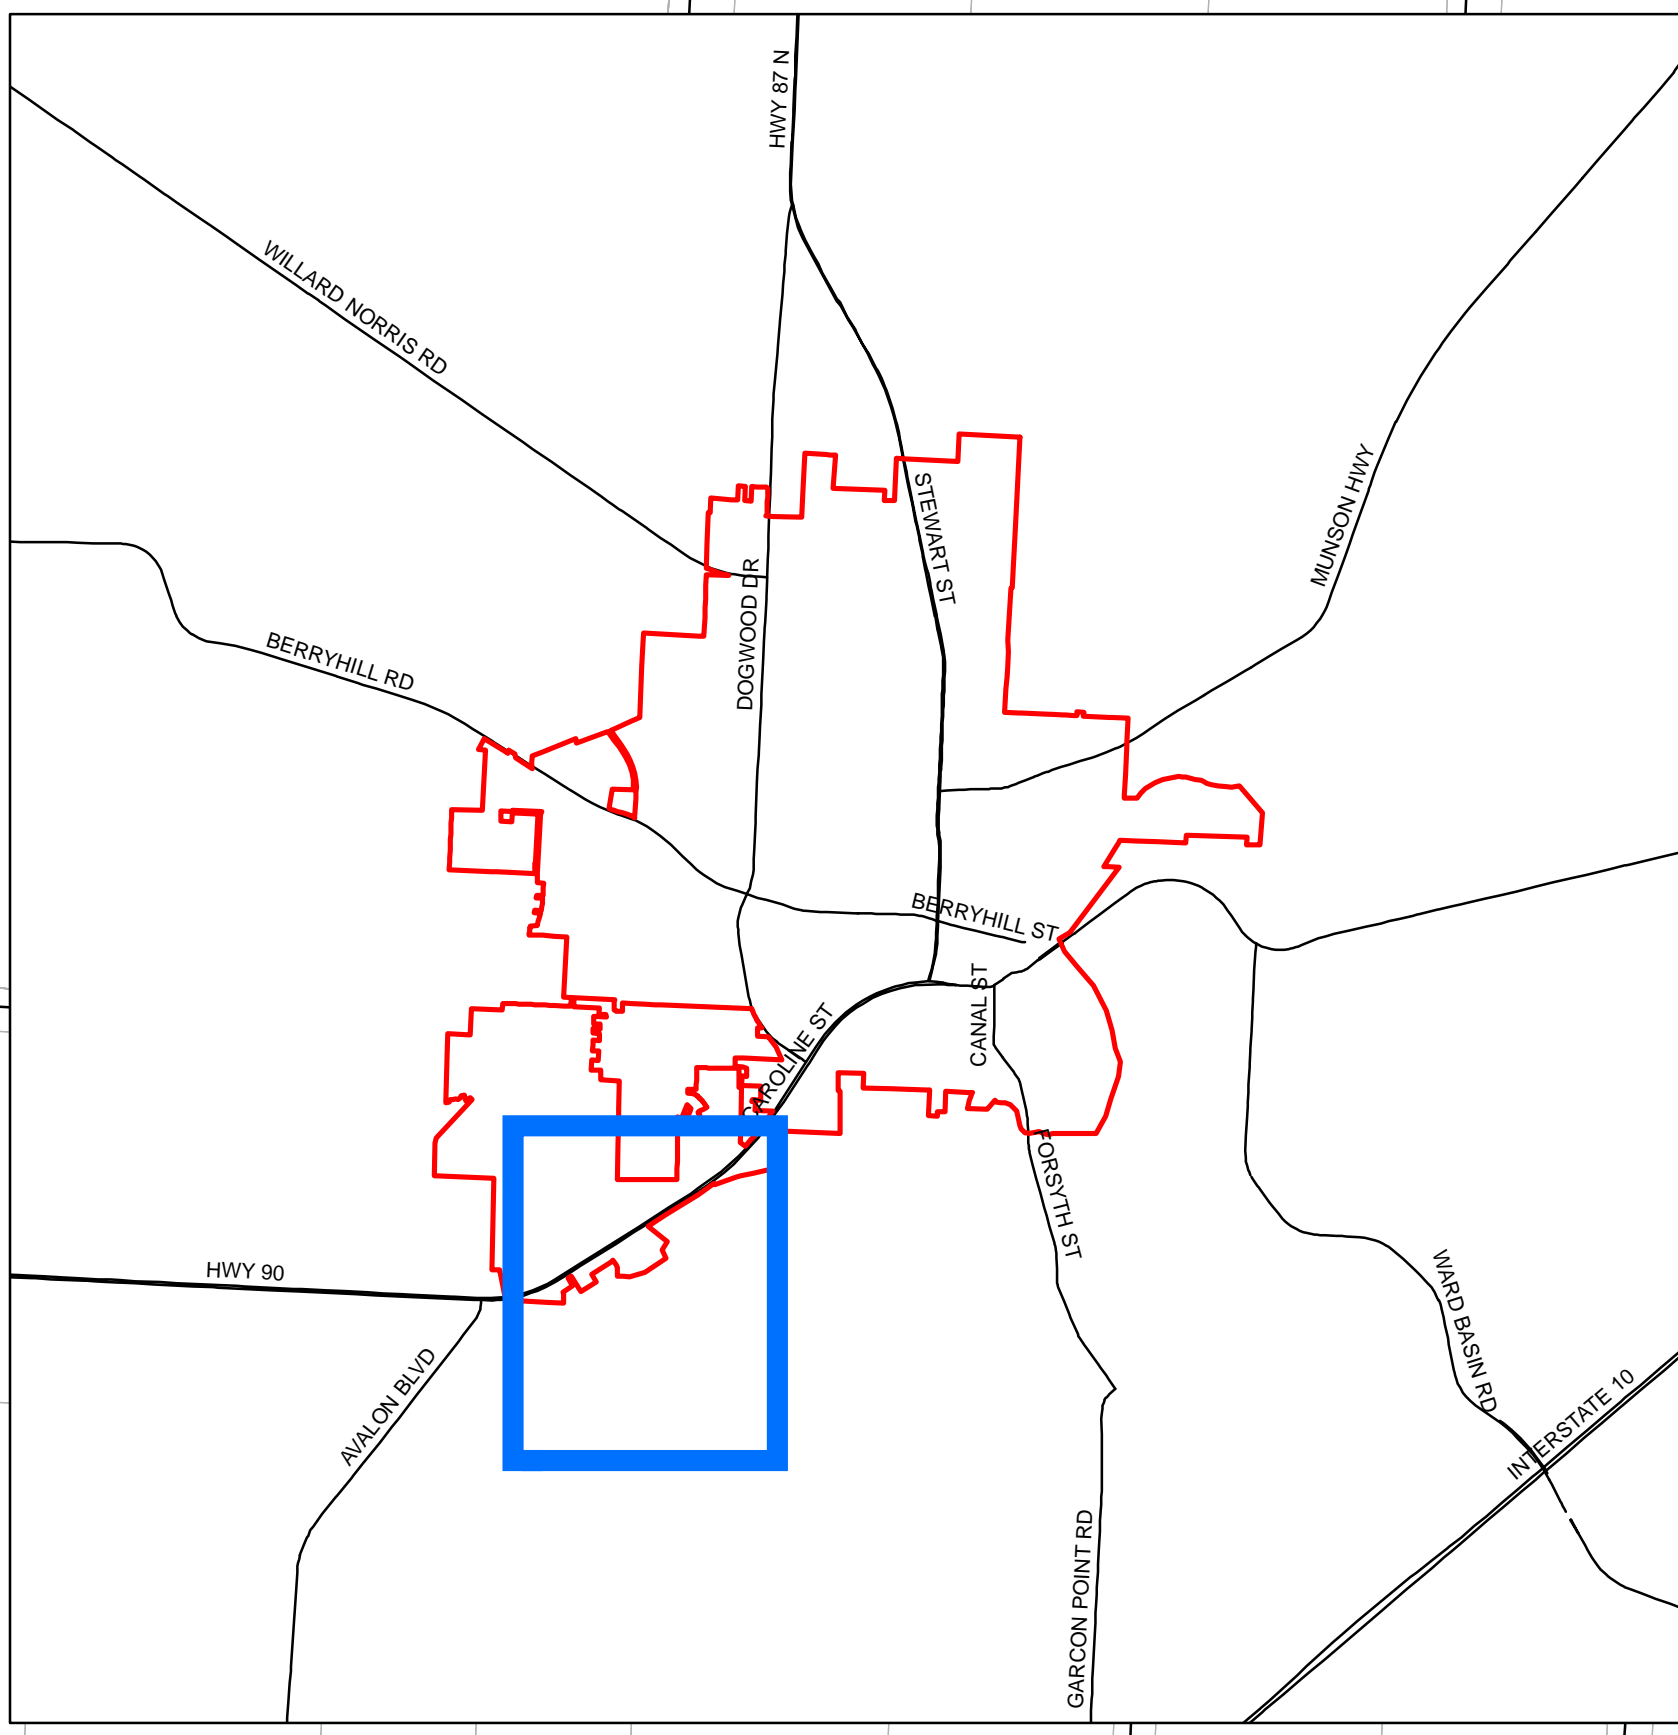

Optimist Park

Optimist Park

Streets
Parcels
Optimist Park
City Boundary

0 250 500 1,000 Feet

2

CONSTANCE CT (PROPOSED)